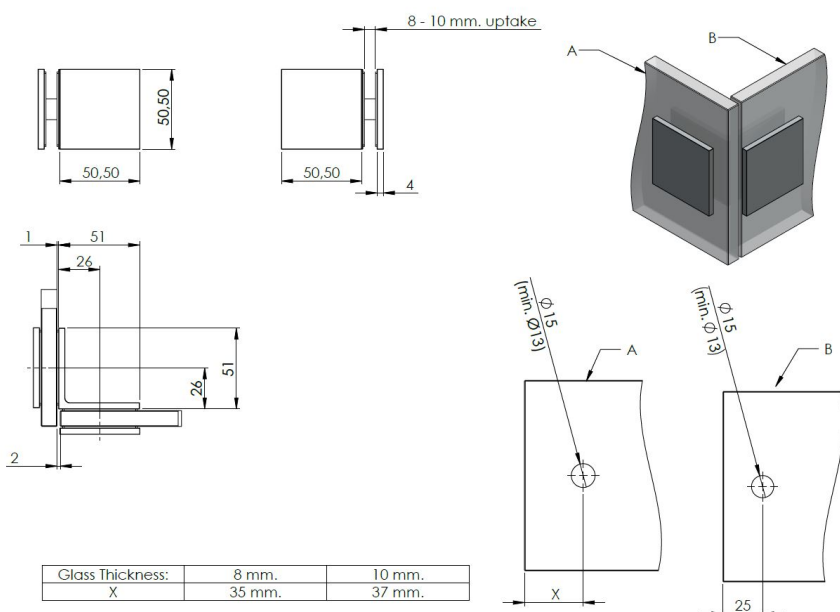

PRODUCT SHEET

Description:

Glass Clamp "Bern", 90DG, Brushed Brass, Glass/Glass, 51x51x 17mm, Square Corners, 8-10mm Glass, Glass Mounted By, ø12mm Drilling, Brass Material

Item number:

15.23.690-8

Units	Box	Carton	HS Code	Barcode
Pcs.	1	20	8302419000	
				5704866514262